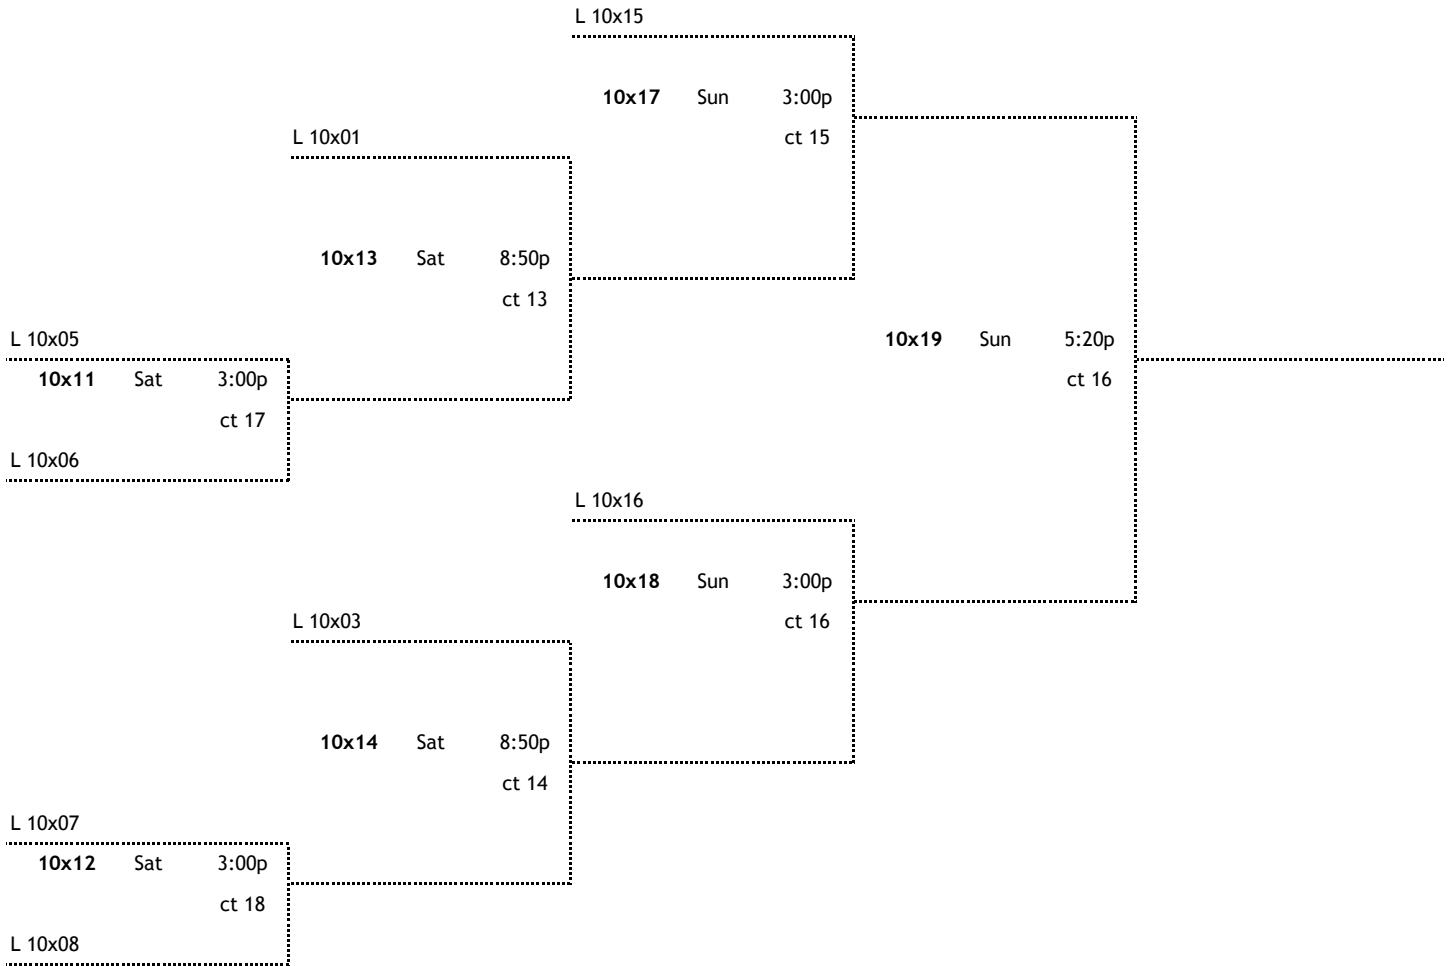

2011 Minnesota Heat/Meg Vang Memorial Invitational 10th Grade Division II

FRIENDSHIP GAMES

Home			
game #	day	time	
		court	
Visitor			

Courts:

13 = SRC 1	16 = SRC 4
14 = SRC 2	17 = RC 1
15 = SRC 3	18 = RC 2